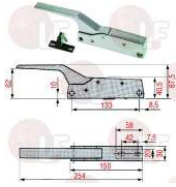

ELOMA H0515

ELOMA 425041

3286020 OVEN GLASS GASKET - 25 m
 made of silicone elastomer
 profile dimensions 13.5x10 mm
 COLOUR GREY
 for Convection oven (ELOMA) MD 10-11 - MD 6-11
 MMC 10-11 - MMC 6-11 - MMD 10-11 - MMD 6-11

ELOMA H0515

ELOMA 425041

Handles

3242718 DOOR HANDLE STRIKE
 for high temperatures
 mounting distance 43 mm
 for OVEN

ELOMA LF-3242042

Handles

3242753 LH-RH CATCH WITHOUT LOCK 791 CR
 for high temperatures
 curved handgrip
 length 254x30 mm - distance 133 mm
 adjustable catch from 9 to 22 mm
 for Convection oven electric (INOXTREND) RDA5E
 RDE5E - RPDA5E - RPDE5E - RPDE5EP

ELOMA H0195

3242718 DOOR HANDLE STRIKE
 for high temperatures
 mounting distance 43 mm
 for OVEN

ELOMA LF-3242042

3242052 STRIKE FOR DOOR HANDLE
 distance between mounting holes 33 mm
 for OVEN

ELOMA H0193